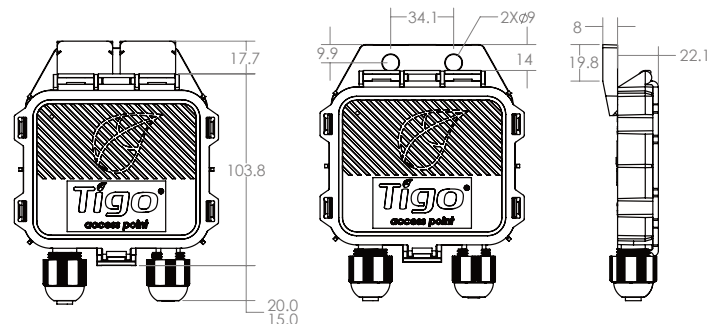

Cloud Connect Advanced (CCA) and Accessories Kit

Data logger/gateway, Tigo Access Point (TAP), power supply, and outdoor enclosure options

The Cloud Connect Advanced (CCA) is a compact, powerful data logging and communications gateway that powers the monitoring and safety capabilities of Tigo TS4 module level power electronics (MLPE). CCA Kit options provide all the components needed for communicating between inverters, TAPs, TS4s, and the Tigo Energy Intelligence platform.

CCA

- Enables module-level monitoring through the Tigo cloud platform
- Connects to wired and wireless networks
- Includes a multifunction LED status indicator
- Configured and commissioned with the Tigo Energy Intelligence (EI) app
- Monitors 3rd-party devices via Modbus

TAP

- Collects data from up to 300 TS4s
- Wireless mesh communication
- Scalable architecture
- Mounts easily on module frames without tools

Power Supplies/Outdoor Enclosure

- Outlet and DIN rail power-supply options
- Compact, DIN rail design
- IP67, NEMA 4 rated enclosure

Specifications

CCA

Input voltage	2 TAPs or fewer: 12-24V _{DC} ±2% 3 TAPs or more: 24V _{DC} ±2%
Input current	1 A
Power consumption (up to 7 TAPs)	3 – 10 W
Dimensions (W/D/H)	31 x 115.5 x 71.5 mm (1.2 x 4.5 x 2.8 in)
Weight	126 g (.28 lbs)
Operating temperature range	-20 – 85°C (-4 – 185°F)
Maximum altitude	3000 m (9840 ft)
Cooling	Natural convection
Includes DIN rail mountable bracket	