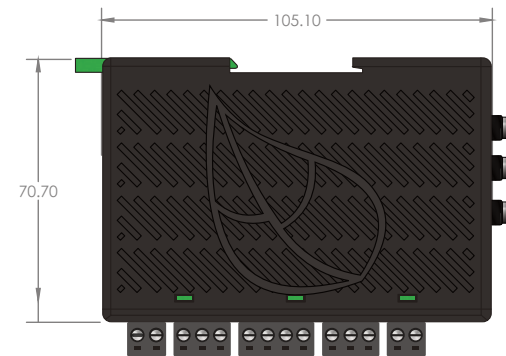

Cloud Connect Advanced (CCA) and Accessories Kit

Data logger/gateway, Tigo Access Point (TAP), power supply, and outdoor enclosure options

The Cloud Connect Advanced (CCA) is a compact, powerful data logging and communications gateway that powers the monitoring and safety capabilities of Tigo TS4 module level power electronics (MLPE). CCA Kit options provide all the components needed for communicating between inverters, TAPs, TS4s, and the Tigo Energy Intelligence platform.

CCA

- Enables module-level monitoring through the Tigo cloud platform
- Connects to wired and wireless networks
- Includes a multifunction LED status indicator
- Configured and commissioned with the Tigo Energy Intelligence (EI) app
- Monitors 3rd-party devices via Modbus

TAP

- Collects data from up to 300 TS4s
- Wireless mesh communication
- Scalable architecture
- Mounts easily on module frames without tools

Power Supplies/Outdoor Enclosure

- Outlet and DIN rail power-supply options
- Compact, DIN rail design
- IP67, NEMA 4 rated enclosure

Specifications

CCA

Input voltage	2 TAPs or fewer: 12-24V _{DC} ±2% 3 TAPs or more: 24V _{DC} ±2%
Input current	1 A
Power consumption (up to 7 TAPs)	3 – 10 W
Dimensions (W/D/H)	31 x 115.5 x 71.5 mm (1.2 x 4.5 x 2.8 in)
Weight	126 g (.28 lbs)
Operating temperature range	-20 – 85°C (-4 – 185°F)
Maximum altitude	3000 m (9840 ft)
Cooling	Natural convection
Includes DIN rail mountable bracket	