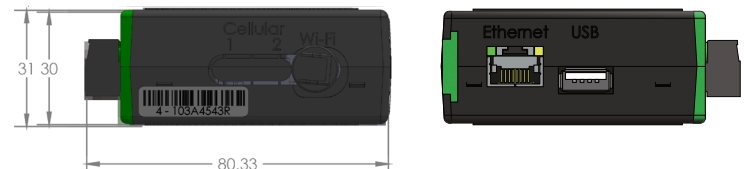

Cloud Connect Advanced (CCA) and Accessories Kit

Data logger/gateway, Tigo Access Point (TAP), power supply, and outdoor enclosure options

The Cloud Connect Advanced (CCA) is a compact, powerful data logging and communications gateway that powers the monitoring and safety capabilities of Tigo TS4 module level power electronics (MLPE). CCA Kit options provide all the components needed for communicating between inverters, TAPs, TS4s, and the Tigo Energy Intelligence platform.

CCA

- Enables module-level monitoring through the Tigo cloud platform
- Connects to wired and wireless networks
- Includes a multifunction LED status indicator
- Configured and commissioned with the Tigo Energy Intelligence (EI) app
- Monitors 3rd-party devices via Modbus

TAP

- Collects data from up to 300 TS4s
- Wireless mesh communication
- Scalable architecture
- Mounts easily on module frames without tools

Power Supplies/Outdoor Enclosure

- Outlet and DIN rail power-supply options
- Compact, DIN rail design
- IP67, NEMA 4 rated enclosure

Specifications

CCA

Input voltage	2 TAPs or fewer: 12-24V _{DC} ±2% 3 TAPs or more: 24V _{DC} ±2%
Input current	1 A
Power consumption (up to 7 TAPs)	3 – 10 W
Dimensions (W/D/H)	31 x 115.5 x 71.5 mm (1.2 x 4.5 x 2.8 in)
Weight	126 g (.28 lbs)
Operating temperature range	-20 – 85°C (-4 – 185°F)
Maximum altitude	3000 m (9840 ft)
Cooling	Natural convection
Includes DIN rail mountable bracket	