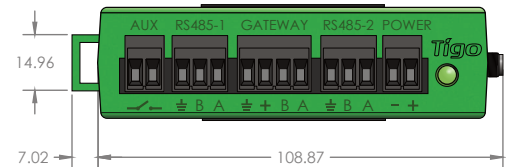

Cloud Connect Advanced (CCA) and Accessories Kit

Data logger/gateway, Tigo Access Point (TAP), power supply, and outdoor enclosure options

The Cloud Connect Advanced (CCA) is a compact, powerful data logging and communications gateway that powers the monitoring and safety capabilities of Tigo TS4 module level power electronics (MLPE). CCA Kit options provide all the components needed for communicating between inverters, TAPs, TS4s, and the Tigo Energy Intelligence platform.

CCA

- Enables module-level monitoring through the Tigo cloud platform
- Connects to wired and wireless networks
- Includes a multifunction LED status indicator
- Configured and commissioned with the Tigo Energy Intelligence (EI) app
- Monitors 3rd-party devices via Modbus

TAP

- Collects data from up to 300 TS4s
- Wireless mesh communication
- Scalable architecture
- Mounts easily on module frames without tools

Power Supplies/Outdoor Enclosure

- Outlet and DIN rail power-supply options
- Compact, DIN rail design
- IP67, NEMA 4 rated enclosure

Specifications

CCA

Input voltage	2 TAPs or fewer: 12-24V _{DC} ±2% 3 TAPs or more: 24V _{DC} ±2%
Input current	1 A
Power consumption (up to 7 TAPs)	3 – 10 W
Dimensions (W/D/H)	31 x 115.5 x 71.5 mm (1.2 x 4.5 x 2.8 in)
Weight	126 g (.28 lbs)
Operating temperature range	-20 – 85°C (-4 – 185°F)
Maximum altitude	3000 m (9840 ft)
Cooling	Natural convection
Includes DIN rail mountable bracket	